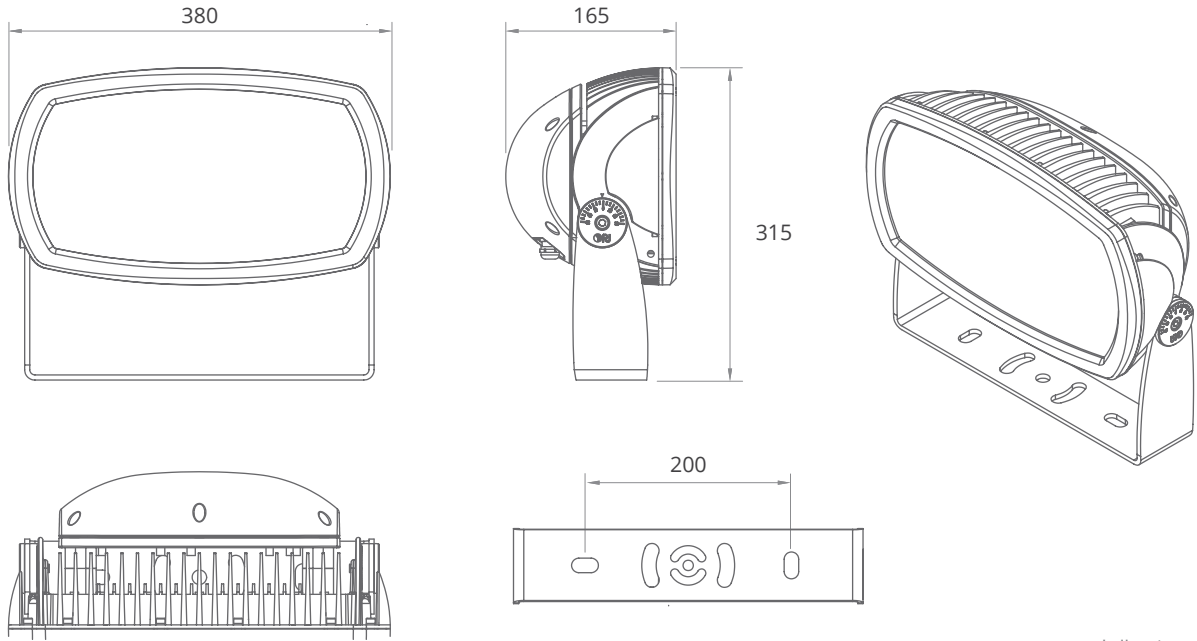

INSTA MEGA FLOOD

Compact structure with good thermal management,
Offers various beam angle range from extreme
narrow to wide, Uniformity light output by 2 steps or
3 steps bin selection upon request,
Provides high light output from limited space.

SPECIFICATION

MODEL	INSTA MEGA FLOOD
OPERATING VOLTAGE	24V DC, AC200~240V
POWER CONSUMPTION	150W, 200W
LED TYPE	High Power LED
COLOR RANGE	2700K, 3000K, 4000K, 5000K, Tunable White, RGB, RGBW
CRI	90min, 80min
SYSTEM EFFICIENCY	75lm/W@3000K, 48lm/W@RGBW
FWHM	5°, 10°, 15°, 25°, 40°, 60°
MATERIAL	Aluminum + Tempered Glass
OPERATING TEMPERATURE	-20°C ~ +55°C
STORAGE TEMPERATURE	-25°C ~ +60°C
LIFE TIME	50,000~7,000 hours at 70% Lumen Maintenance
CONNECTION	Quick-Plug
DIMENSIONS	380(L)*315(W)*165(H)mm
CABLE LENGTH	300mm
WATER PROOF	IP66
CONTROL	ON/OFF, DALI, DMX/RDM, 0-10V Dim

DIMENSIONS

*all units are in mm

OPTIC SELECTION

LED	Lumens	Watts	Efficacy
WHITE	11742.00	150.00	72.28

CenterBeamLux	Illuminance at Distance
20562.60 lx	05.0 m
5140.65 lx	10.0 m
2284.73 lx	15.0 m
1285.17 lx	20.0 m
822.50 lx	25.0 m
571.17 lx	30.0 m